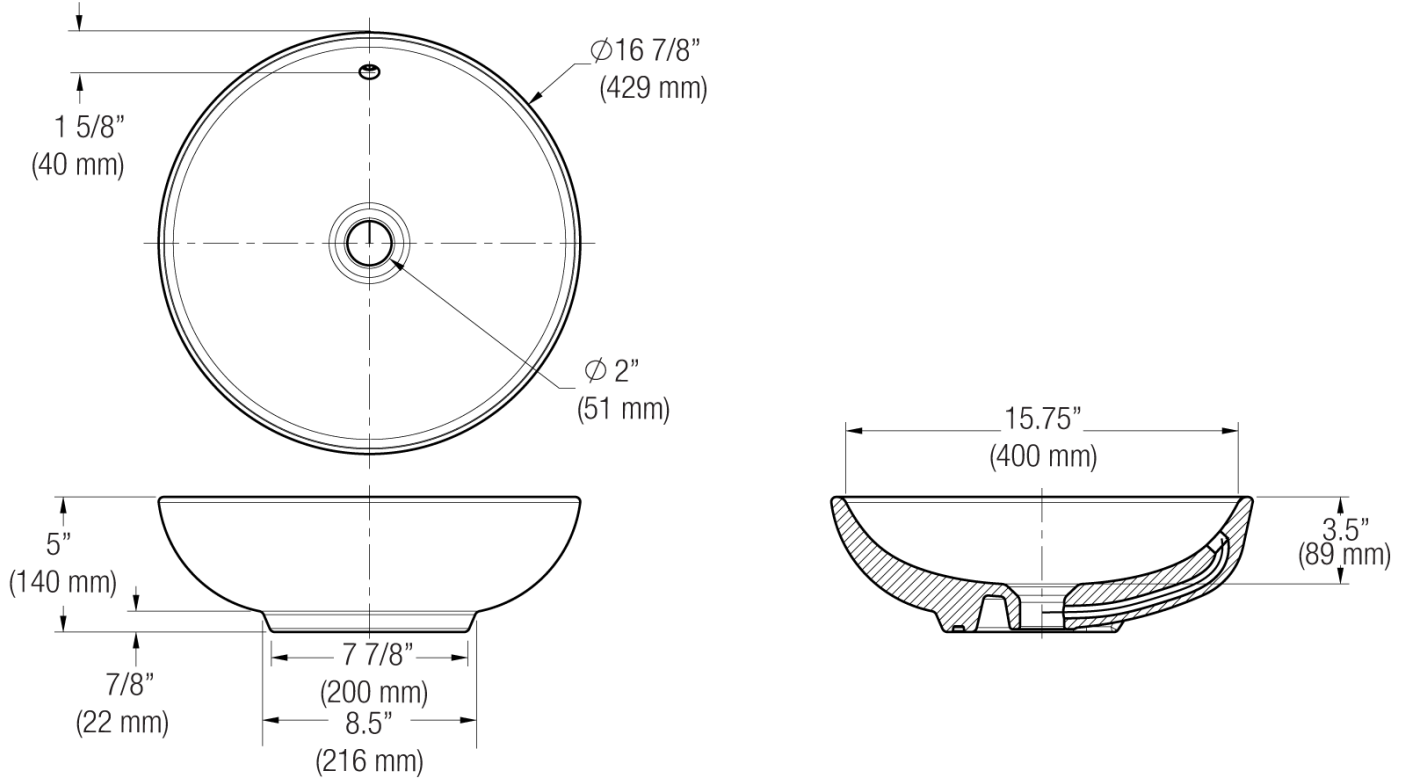

ROUGH-IN

Sloan 10500 Seymour Ave, Franklin Park, IL 60131
Phone: 800.982.5839 • Fax: 800.447.8329 • sloan.com